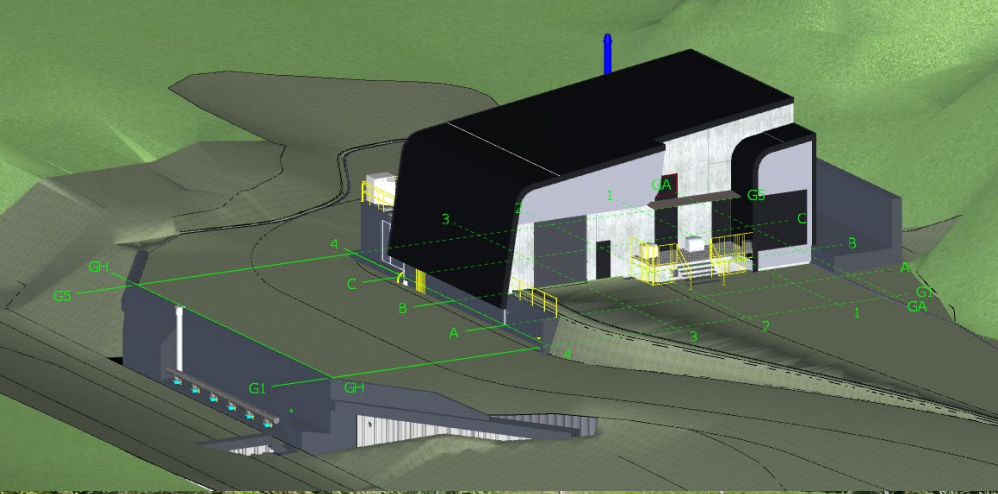

Reserves traditional safety in design and HAZOP sessions to focus on the finer points of the design.

VR gives perspective.

The End Result

WATER
TASTING

Celebrate
Waiāri

TRENDS
TRENDS
TRENDS
TRENDS

Celebrate
Waiāri