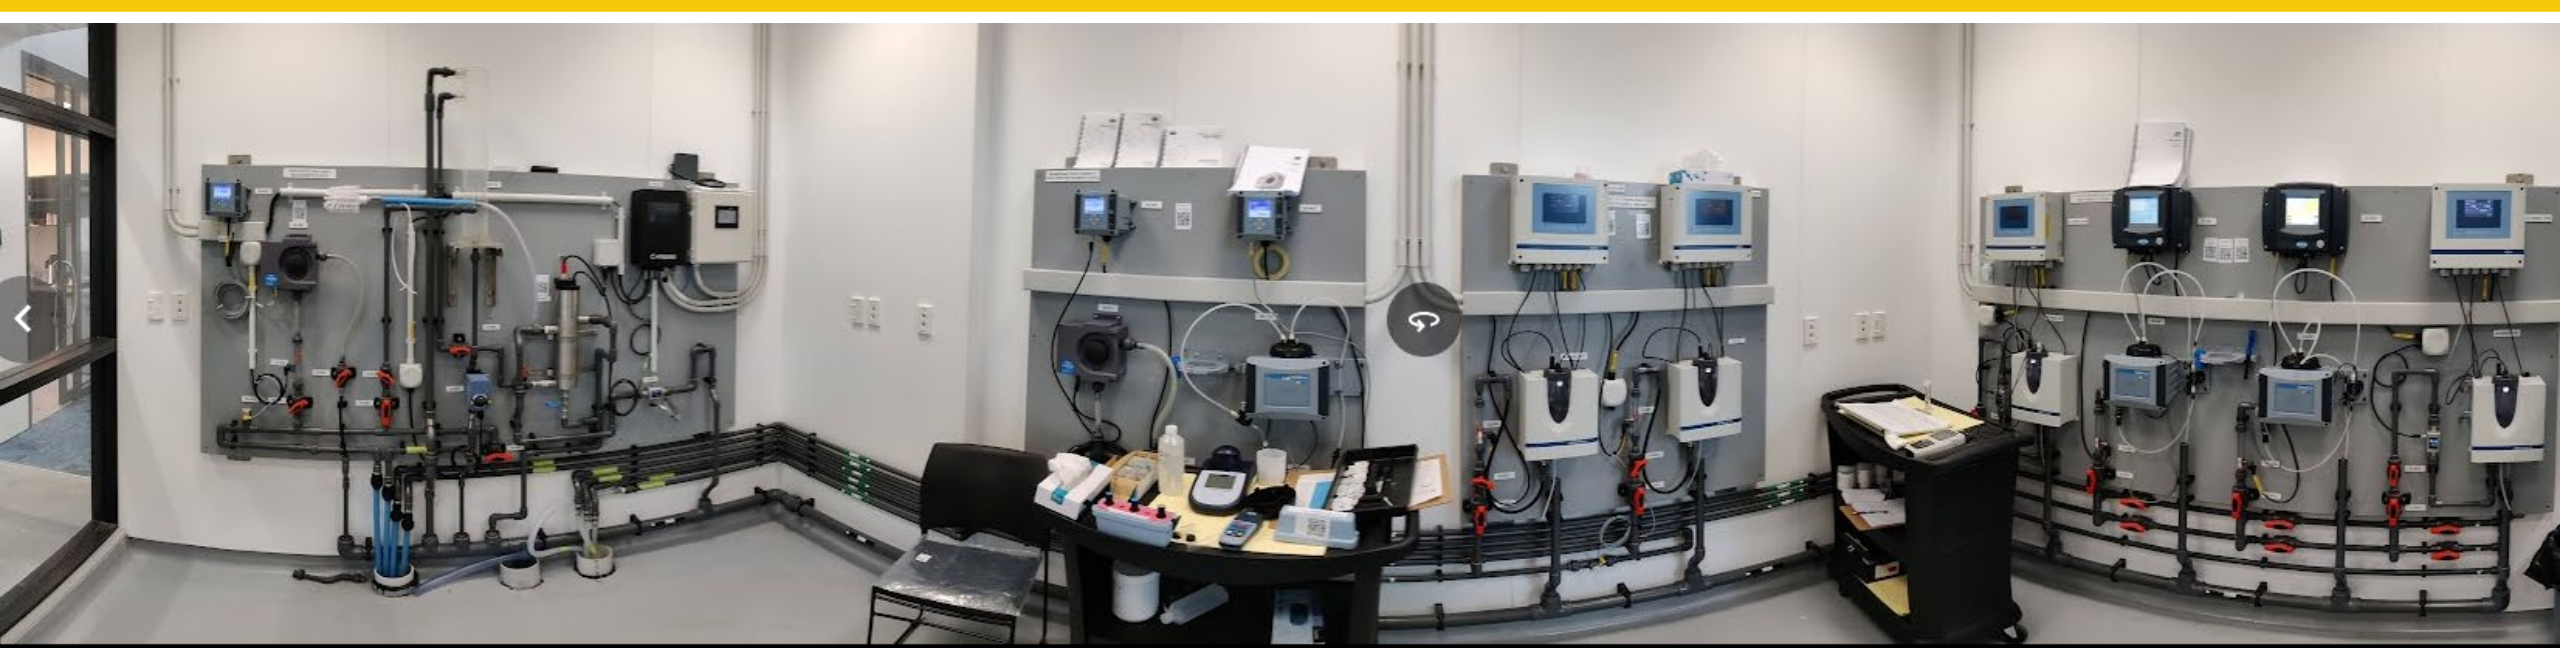

Reserves traditional safety in design and HAZOP sessions to focus on the finer points of the design.

VR gives perspective.

The End Result

WATER
TASTING

Celebrate
Waiāri

TRENDS
TRENDS
TRENDS
TRENDS

Celebrate
Waiāri