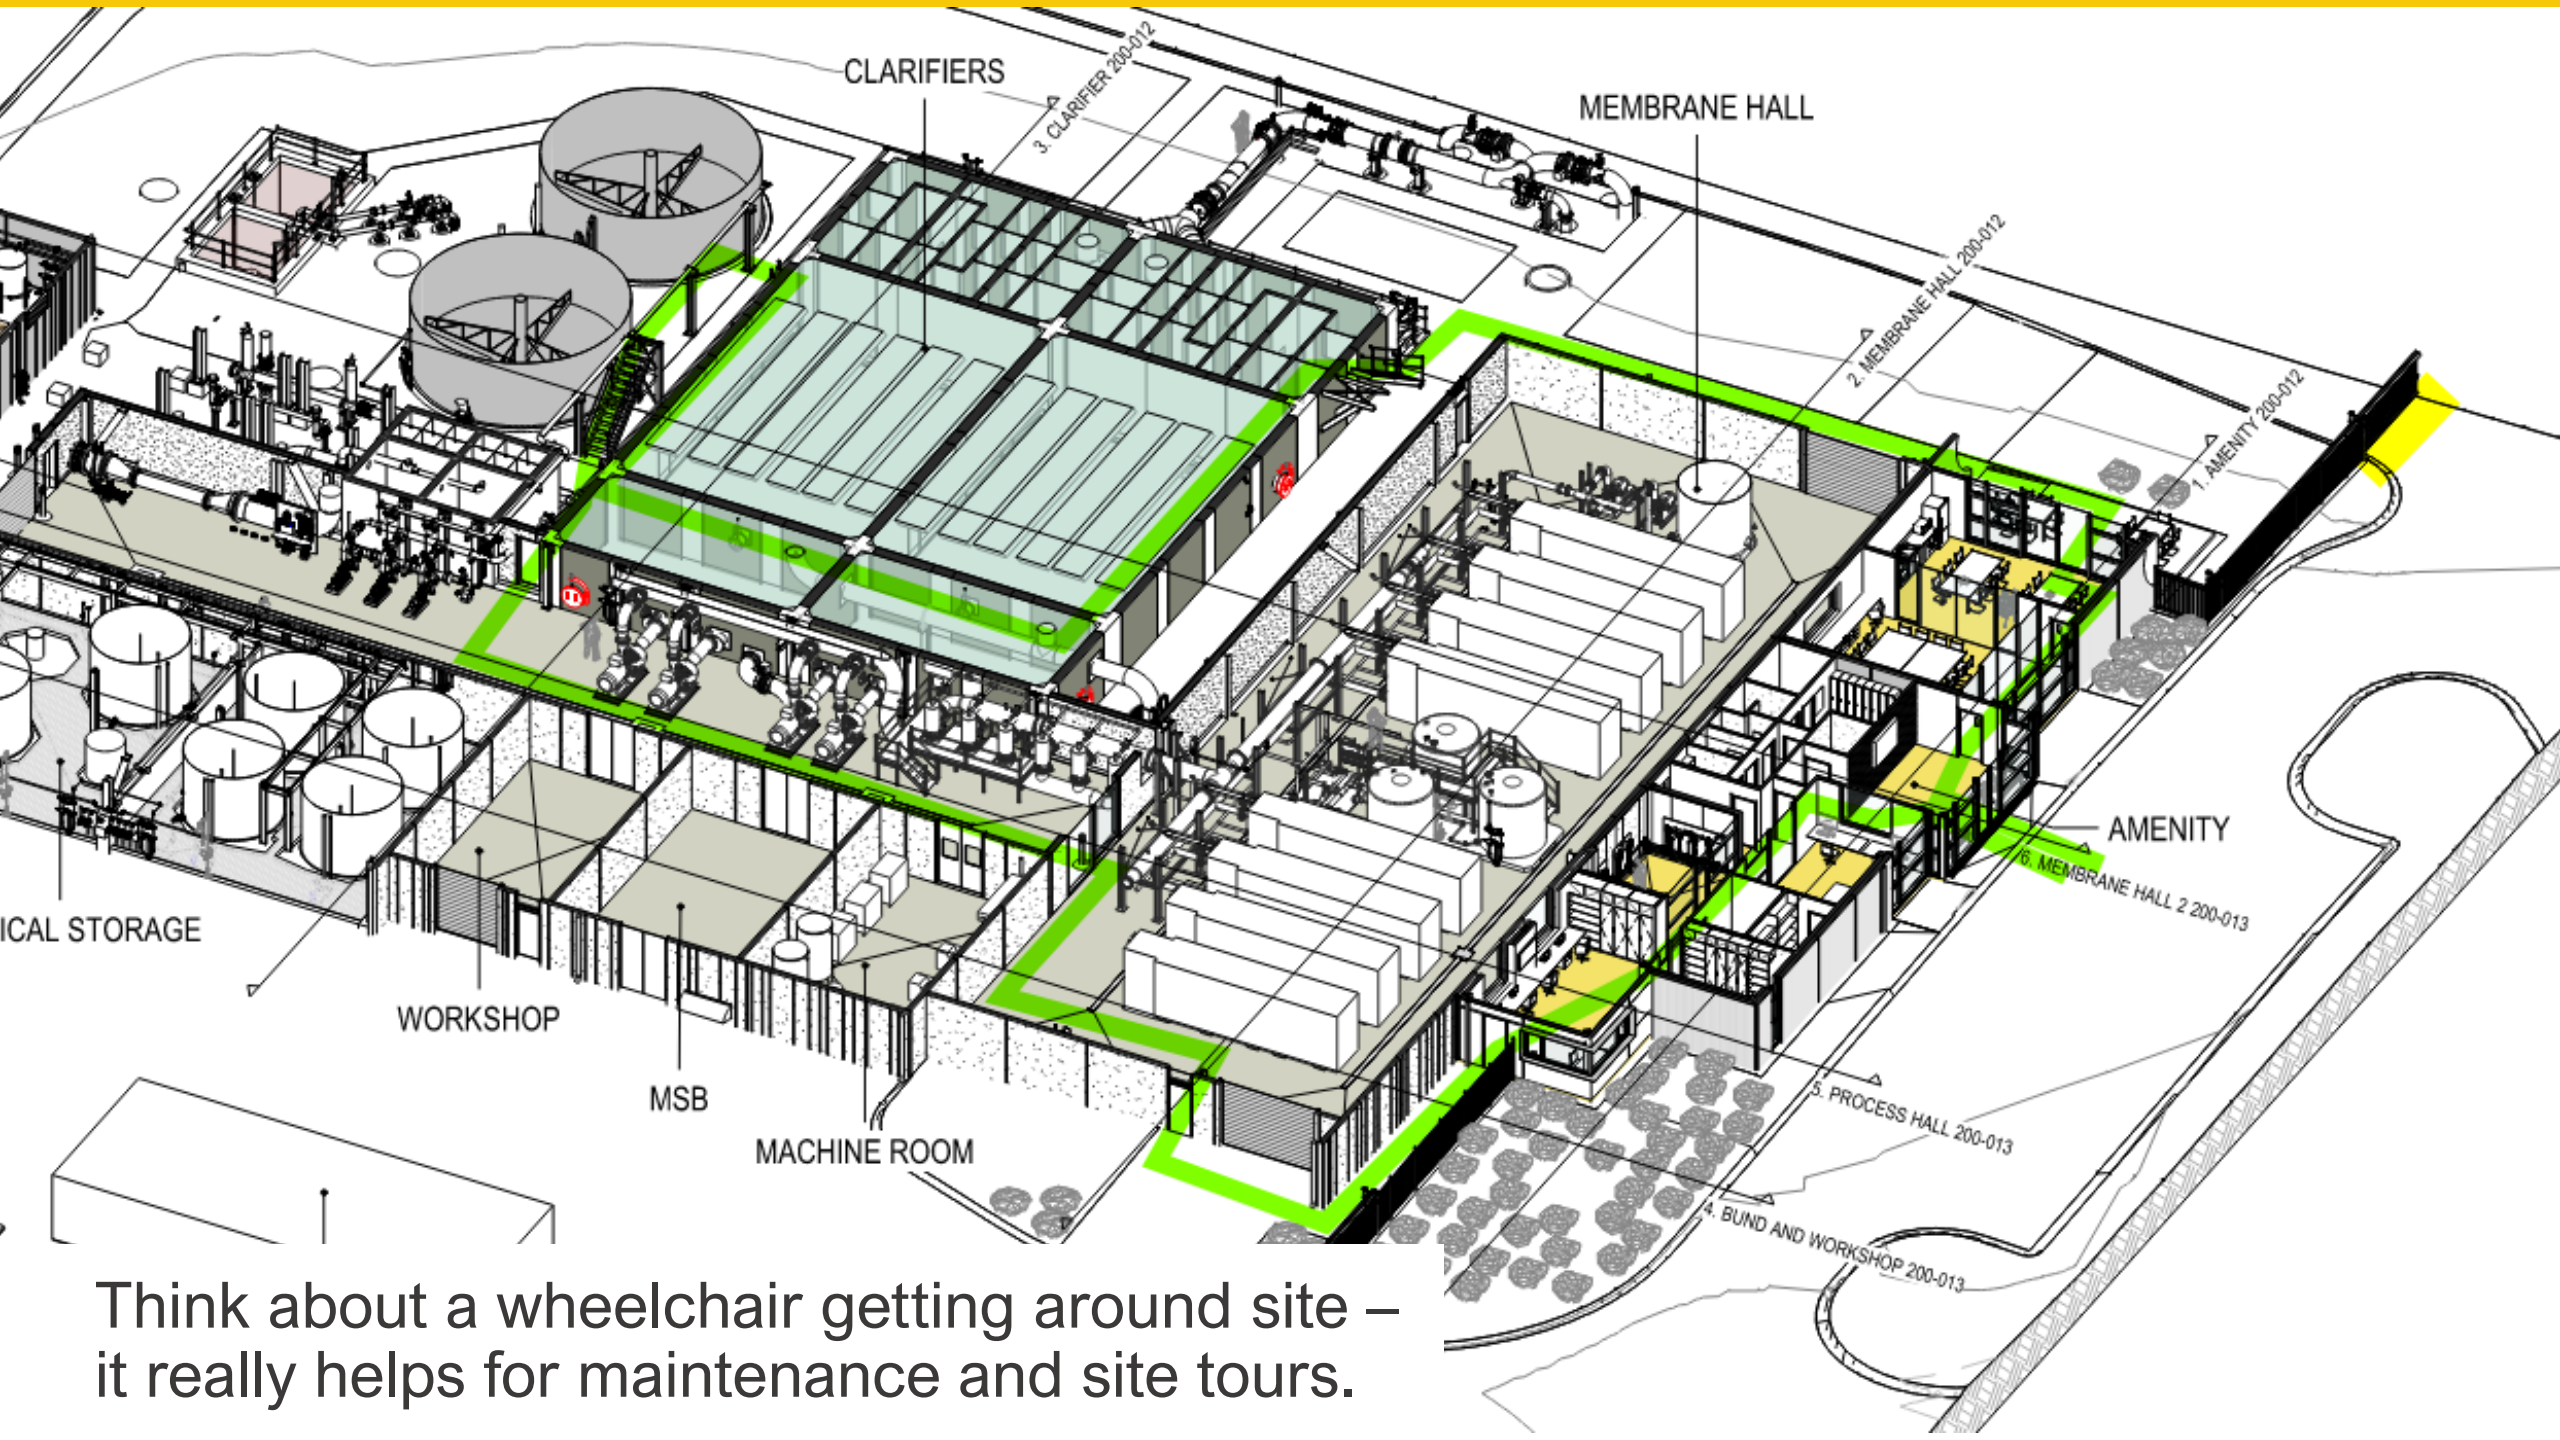

EQUIPMENT NOISE
LIMITS

REMOVE LADDERS

NO EQUIPMENT IN
CONFINED
SPACES

FLAT FLOORS AND
CLEAR
SIGHTLINES

Some Chemical Facility Design Principles

COVERED CHEMICAL
STORAGE

VENT CHEMICAL TANKS
EXTERNALLY

DOUBLE CONTAINMENT
OF CHEMICAL DOSE
LINES

Layout Development

Think about a wheelchair getting around site – it really helps for maintenance and site tours.

Layout Development

“Safety in design” prior to design allows the layout and design to be progressed on the right path

Reserves traditional safety in design and HAZOP sessions to focus on the finer points of the design.

VR gives perspective.

The End Result

WATER
TASTING

Celebrate
Waiāri

TRENDS
TRENDS
TRENDS
TRENDS

Celebrate
Waiāri