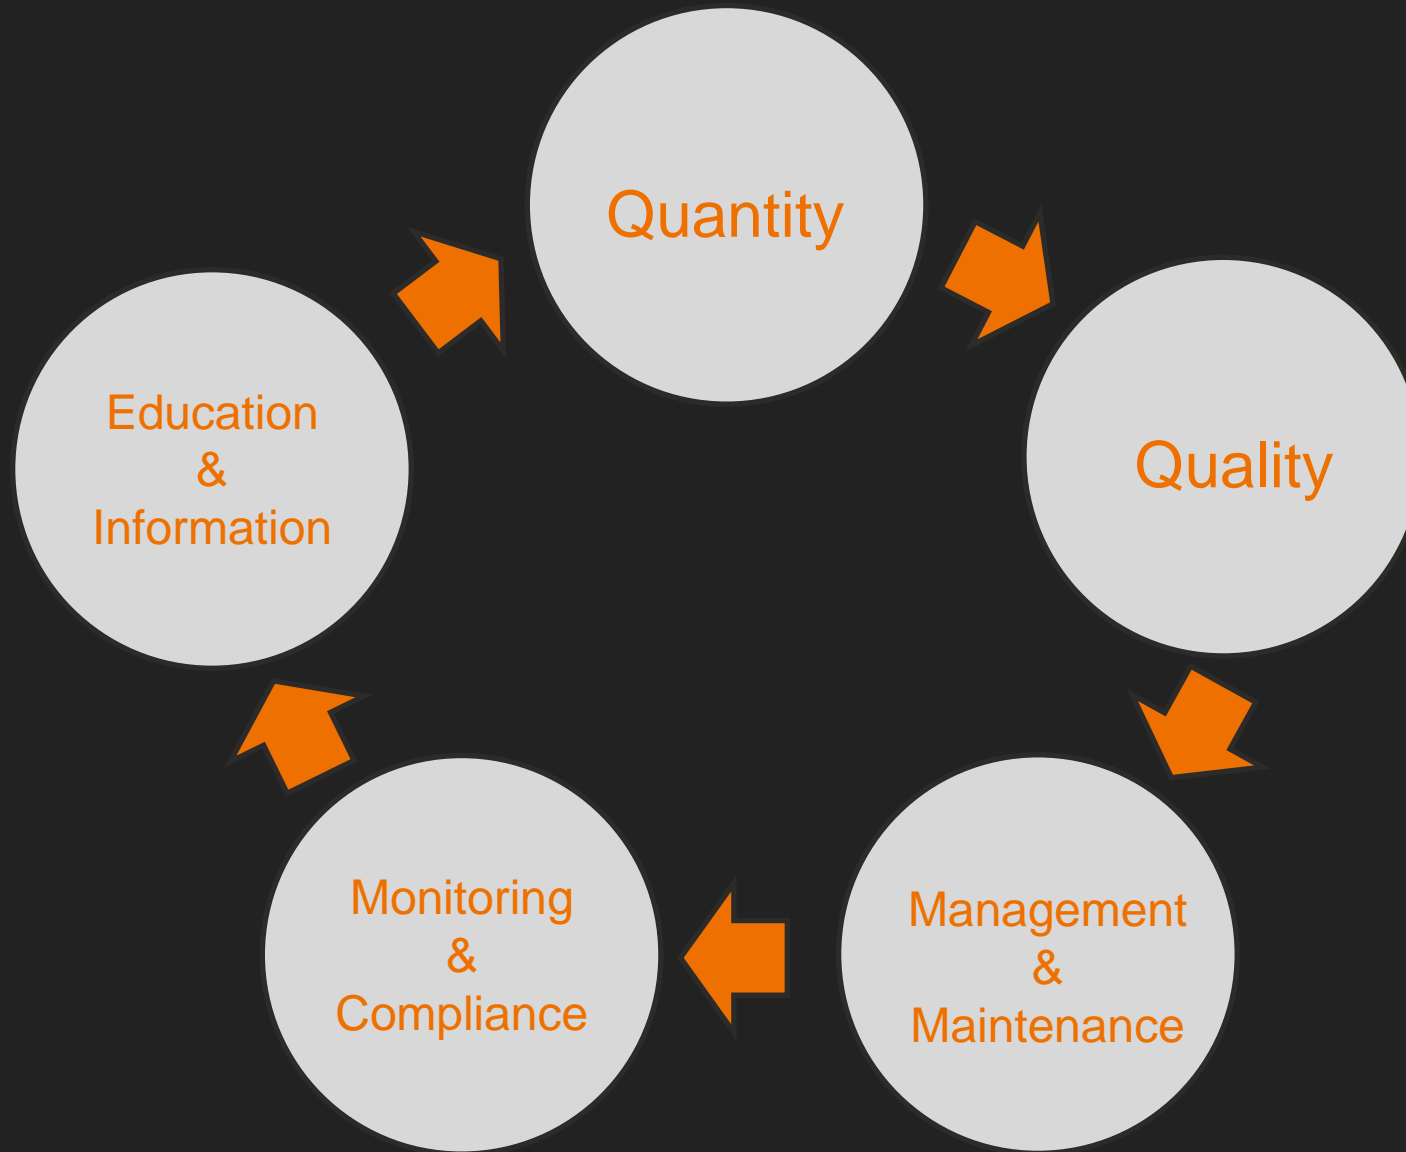

Stormwater Management Activity Areas