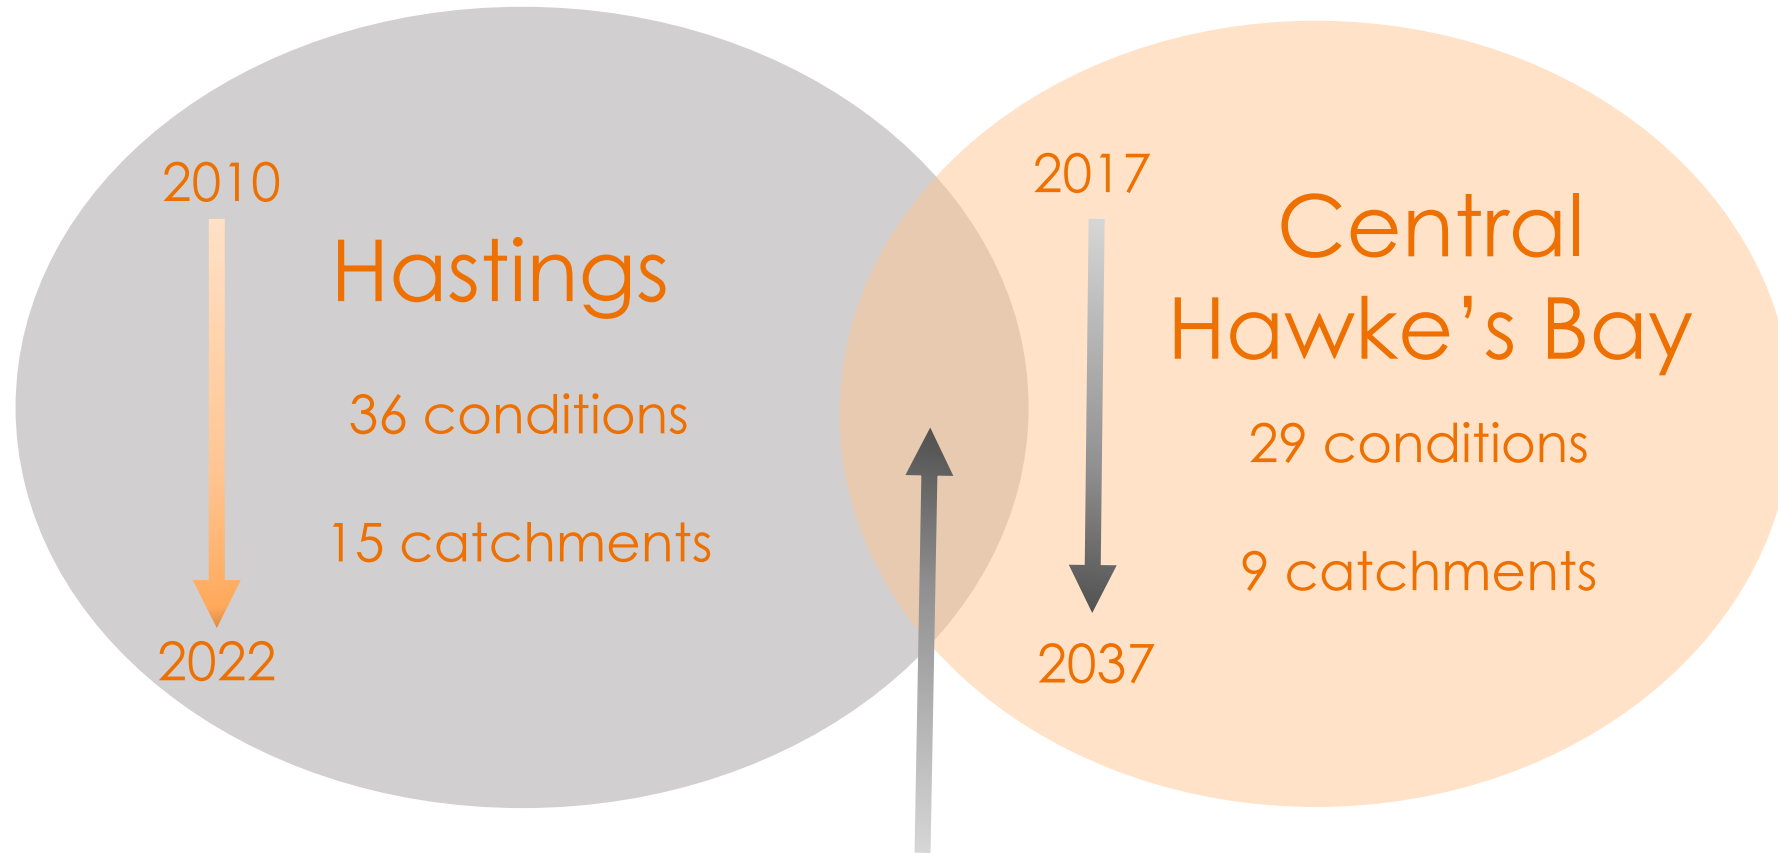

“Place”

Stormwater Management
Activity Areas