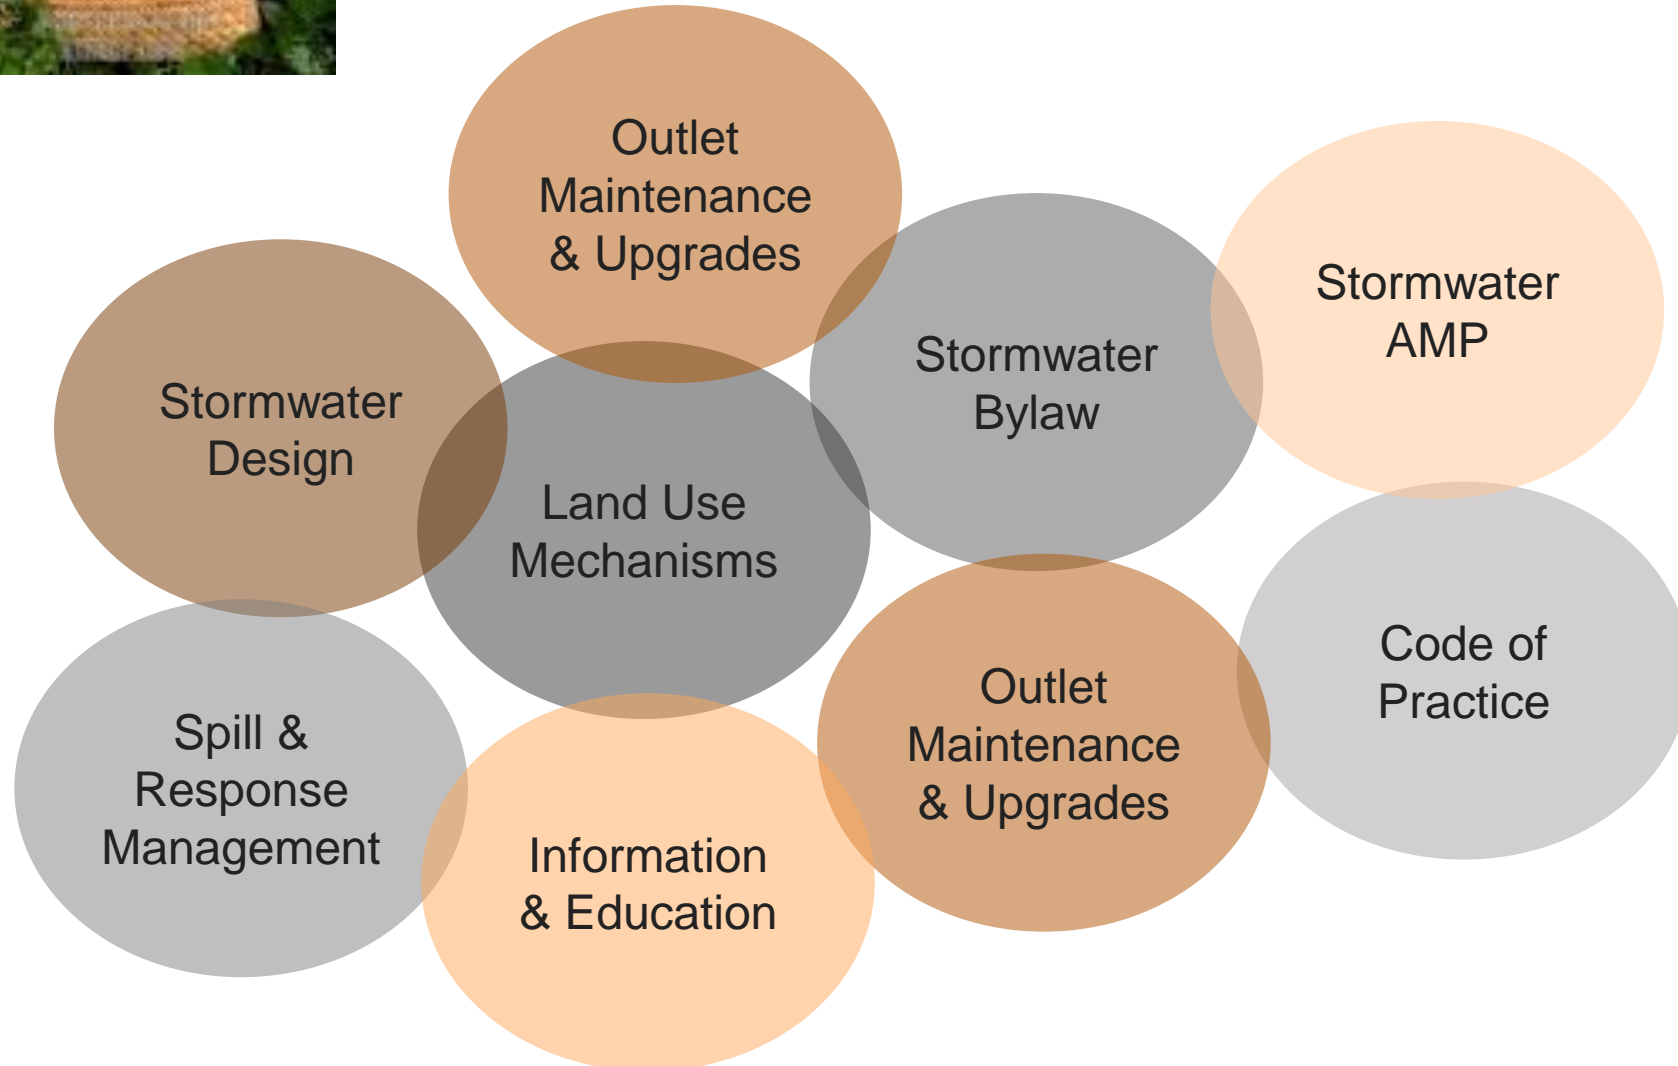

Keti or “Tool Box” of Methods

Limited stormwater information

- No monitoring
- No results
- No analysis
- Some stormwater permits in place

Regional Plan
Industrial sites – high risk
to the environment

Get a
Consent

Celebrate !!!

Implement &
Report

Conditions to
comply with

- Monitor
- Sample
- Analyse
- Report

Inform

- Better Consent
- Better Environmental
- Compliance Outcomes

Road
Map

Inform &
Adapt