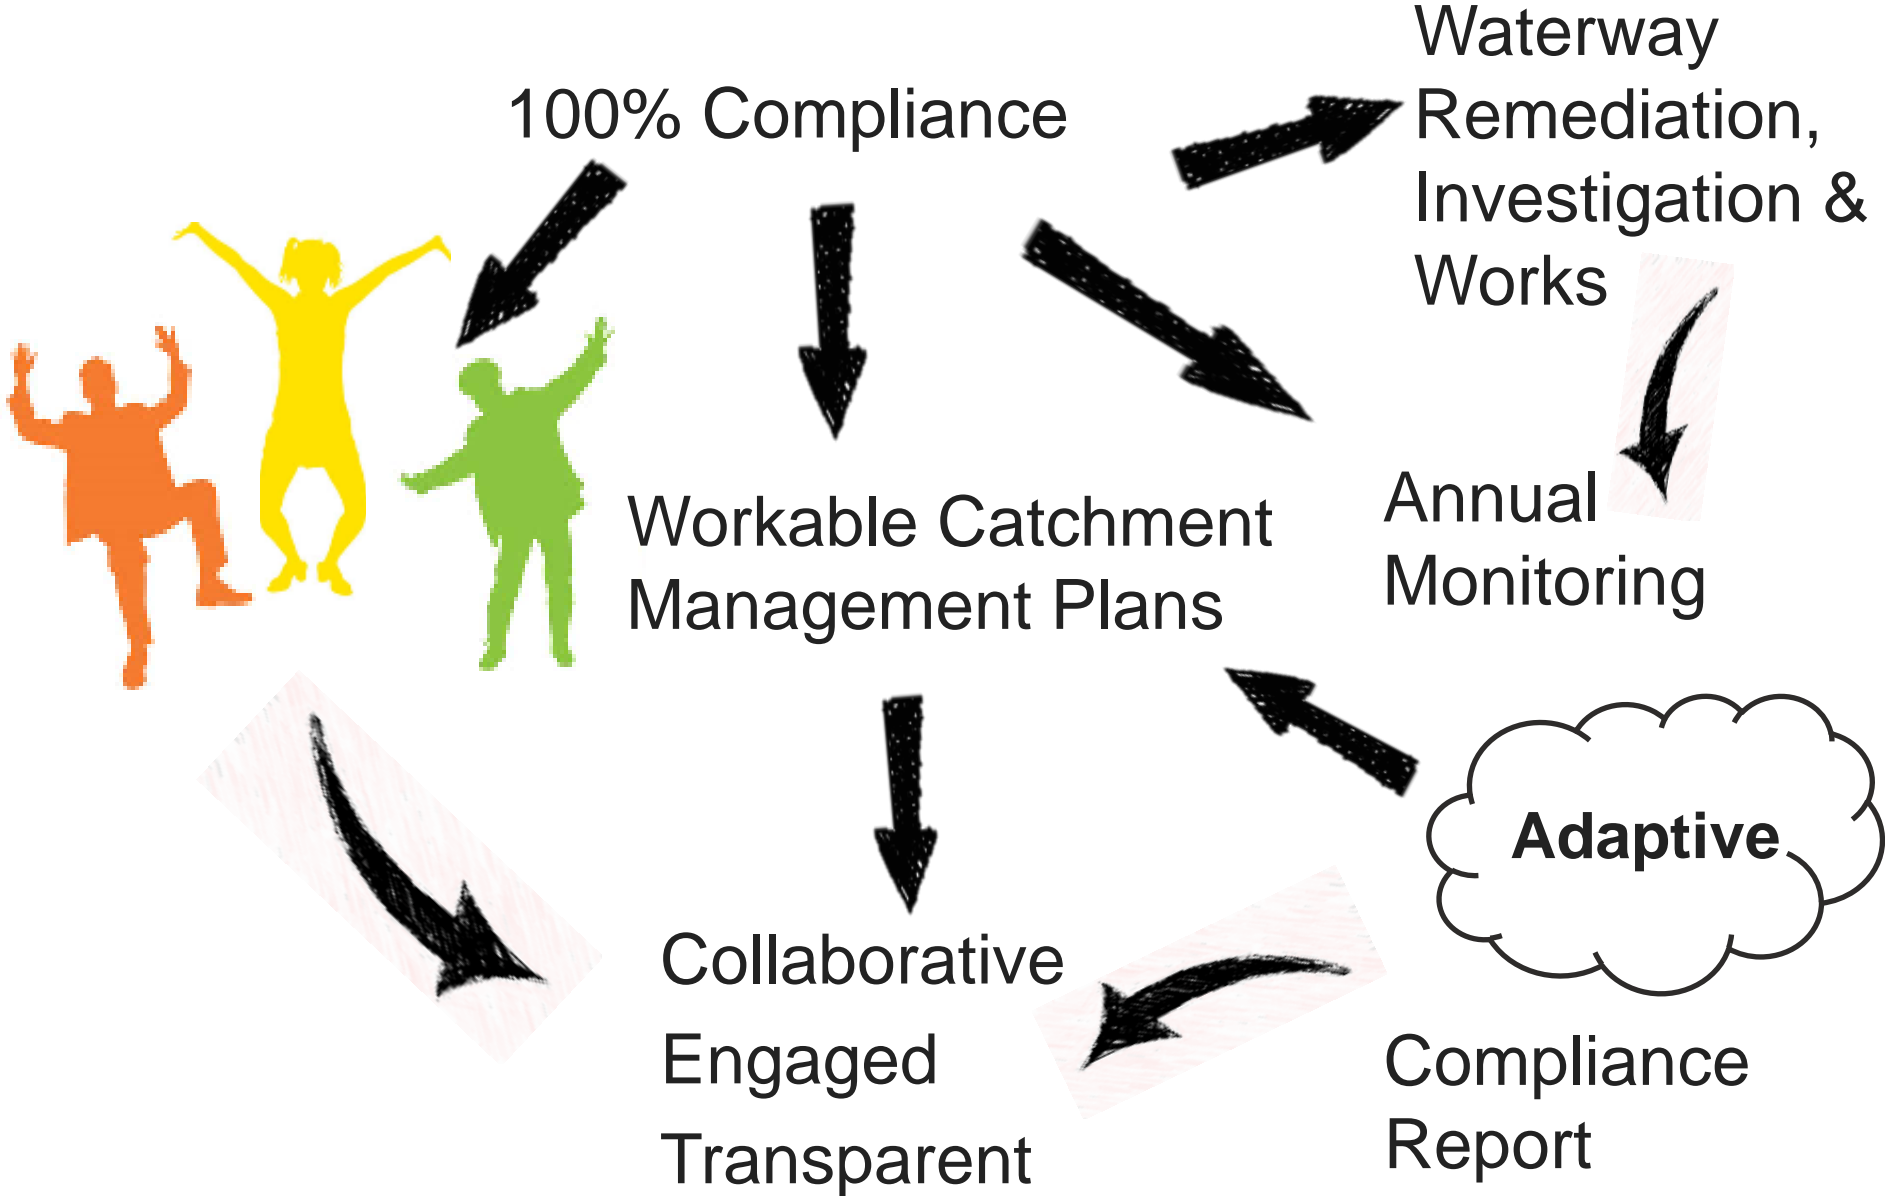

Keti or “Tool Box” of Methods

Limited stormwater information

- No monitoring
- No results
- No analysis
- Some stormwater permits in place

Regional Plan
Industrial sites – high risk
to the environment

Get a
Consent

Celebrate !!!

Implement &
Report

Conditions to
comply with

- Monitor
- Sample
- Analyse
- Report

Inform

- Better Consent
- Better Environmental
- Compliance Outcomes

Road
Map

Inform &
Adapt

HOW?

WHO?

WHEN?

WHY?

Getting Naked

- Authentic
- Openness
- Communication
- Collaborate & Connecting
- Honest
- Trust
- Engage

Project Steering Group

PSG Success Looks Like ...

A scenic landscape at sunrise or sunset. A river flows through the center, reflecting the warm orange and yellow light of the sky. The banks are lined with trees, some bare and some with green foliage. A house is visible in the background, partially obscured by trees. The overall atmosphere is peaceful and serene.