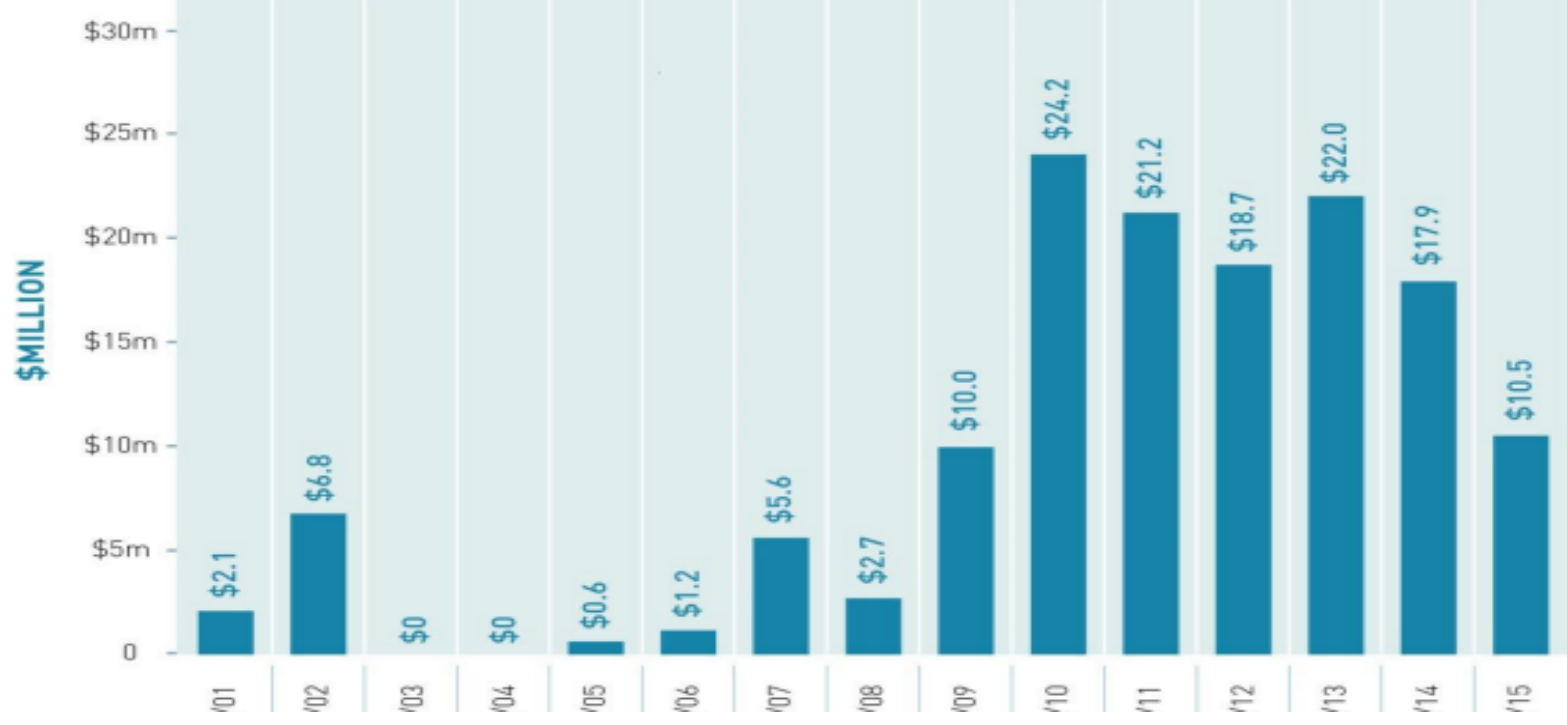

# % Polluted Lakes by Land Use (Eutrophic or worse)

"Lake Taupo Landsat" by NASA

# TOP Plan for Scarcity

- Price Water
- Resolve Treaty Rights
- Make Polluters Pay

ORANGE ROUGHY