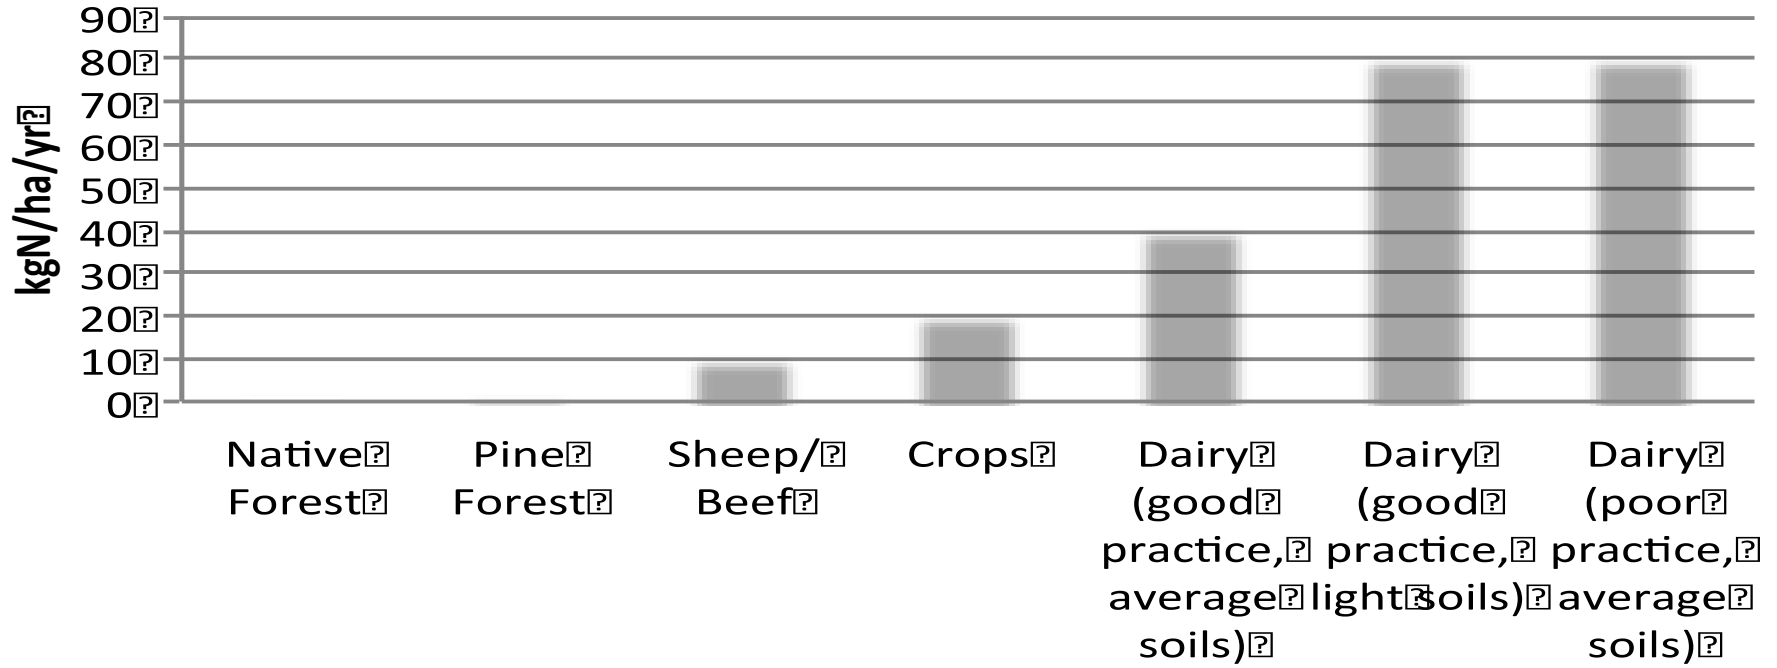

# TOP Plan for Scarcity

- Price Water
- Resolve Treaty Rights
- Make Polluters Pay

ORANGE ROUGHY

# Baseline leaching