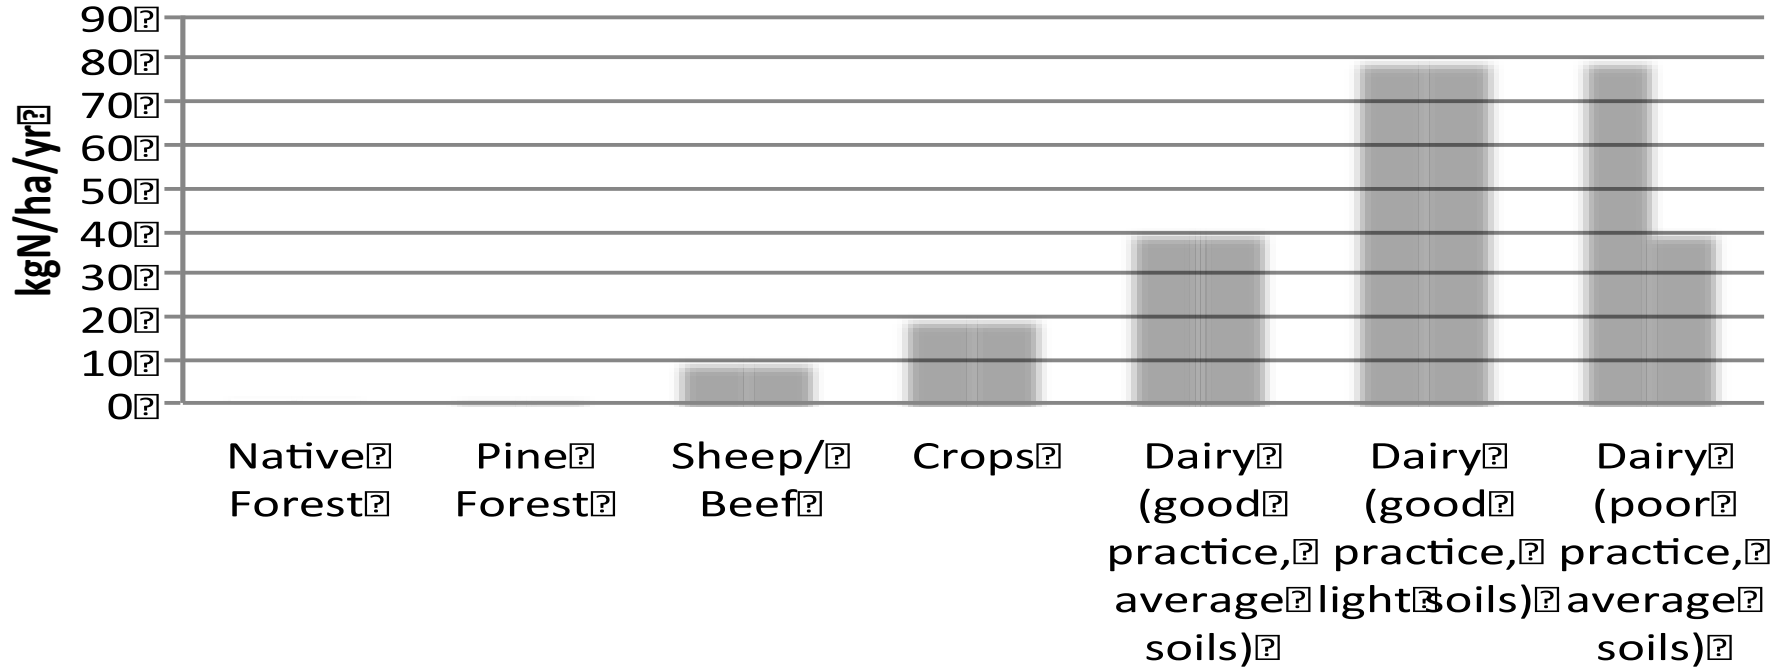

Baseline vs Good Management