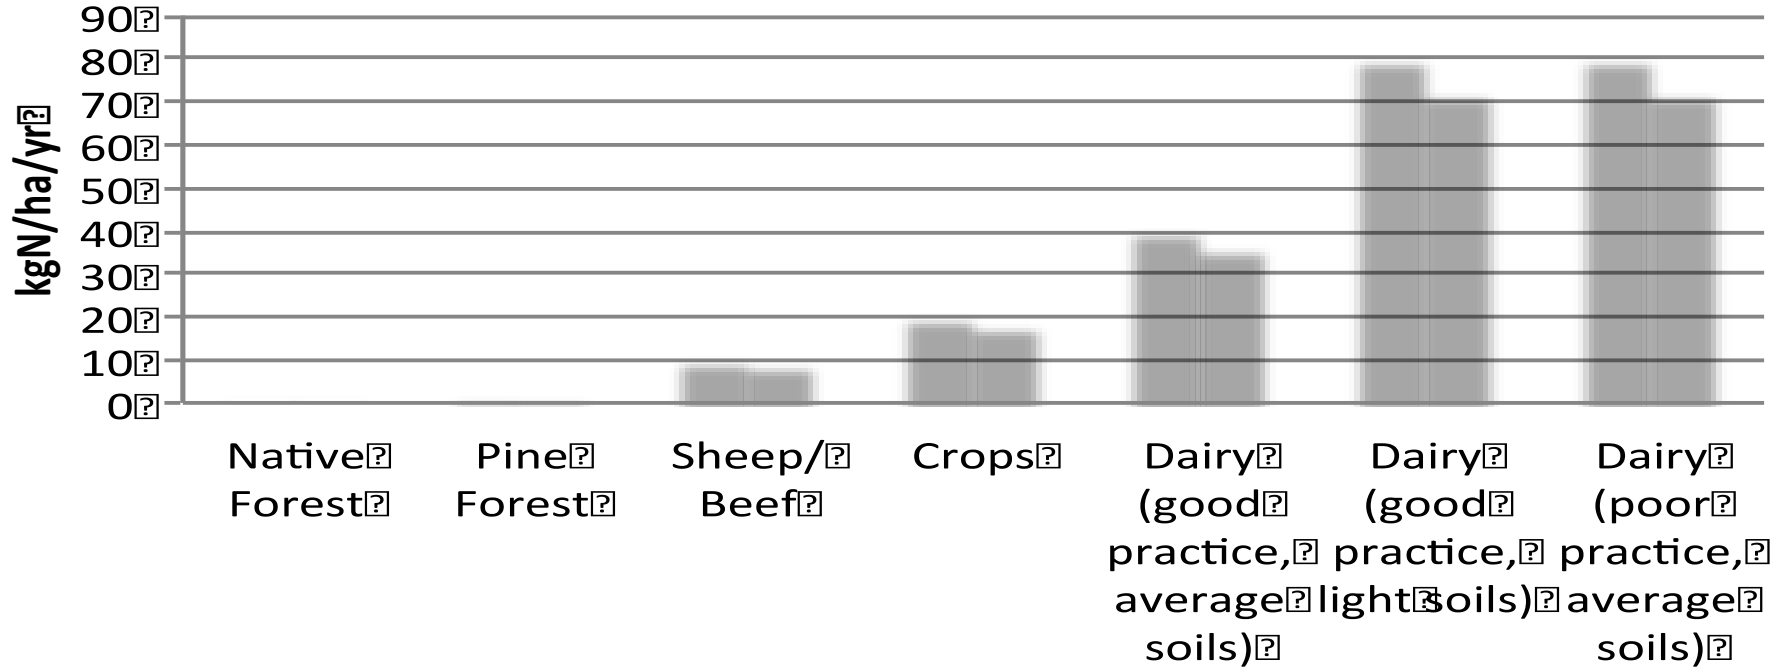

Baseline vs Grandfathering